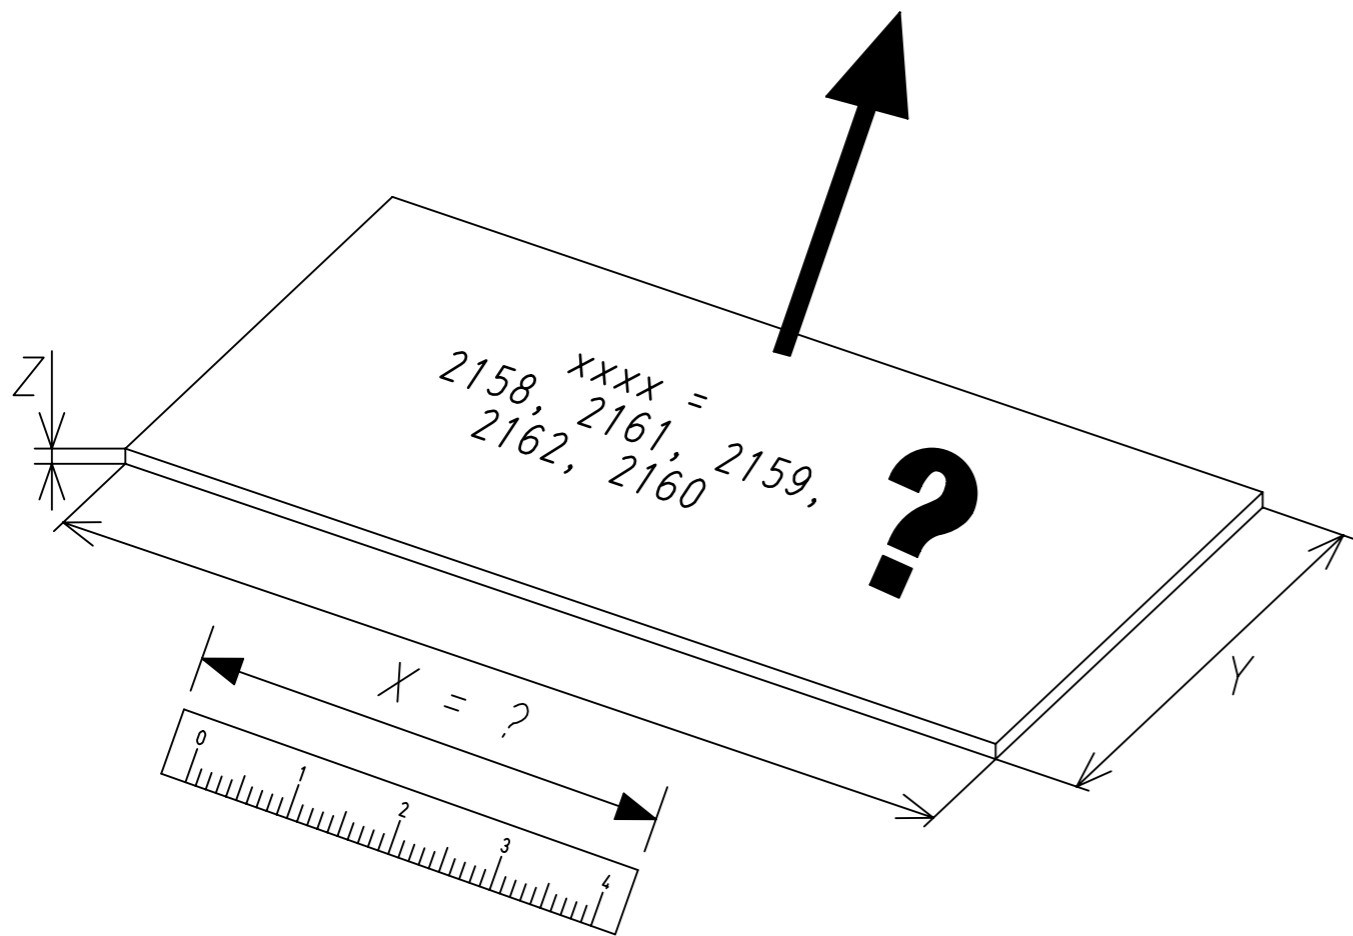

1.

MZ146_01

rauch

X mm	Y mm	Z mm	 	xxxx
432mm	450mm	16mm	max. 10kg	2158
848mm	450mm	16mm	max. 10kg	2161
880mm	450mm	16mm	max. 10kg	2159
1064mm	450mm	22mm	max. 25kg	2162
1104mm	450mm	22mm	max. 25kg	2160

2.

1

4x 1105 