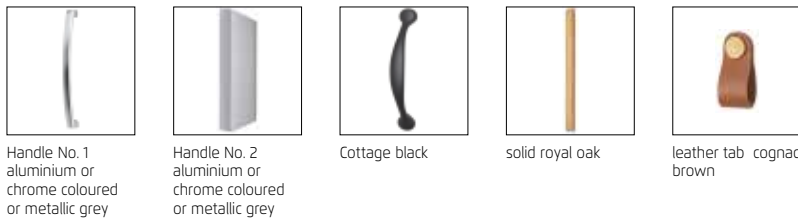

Handle variants